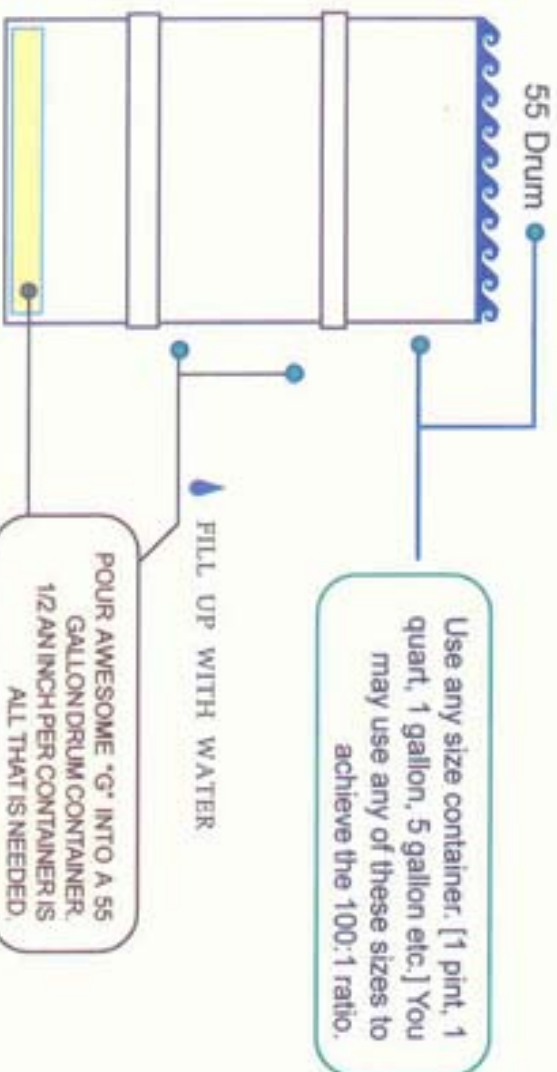

# AWESOME "G"

**AWESOME "G"** is the consumer's choice for all-purpose cleaning. Pour 1/2 inch or the first joint of your index finger which normally measures 1/2 inch. Make sure to fill the container with fresh cold water. Spray and wipe or pour and mop.